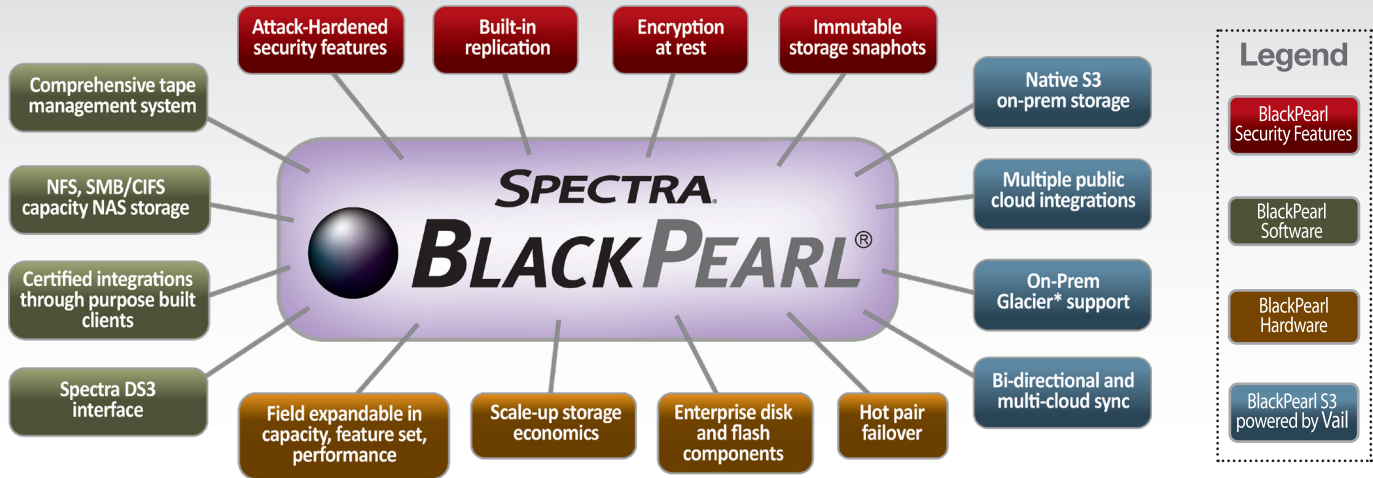

BlackPearl Platform features at a glance